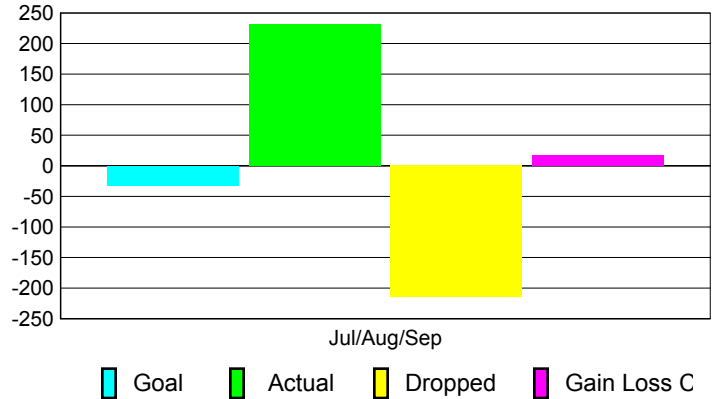

Membership Results 2010-2011

Goal, New, Dropped, Gain/Loss